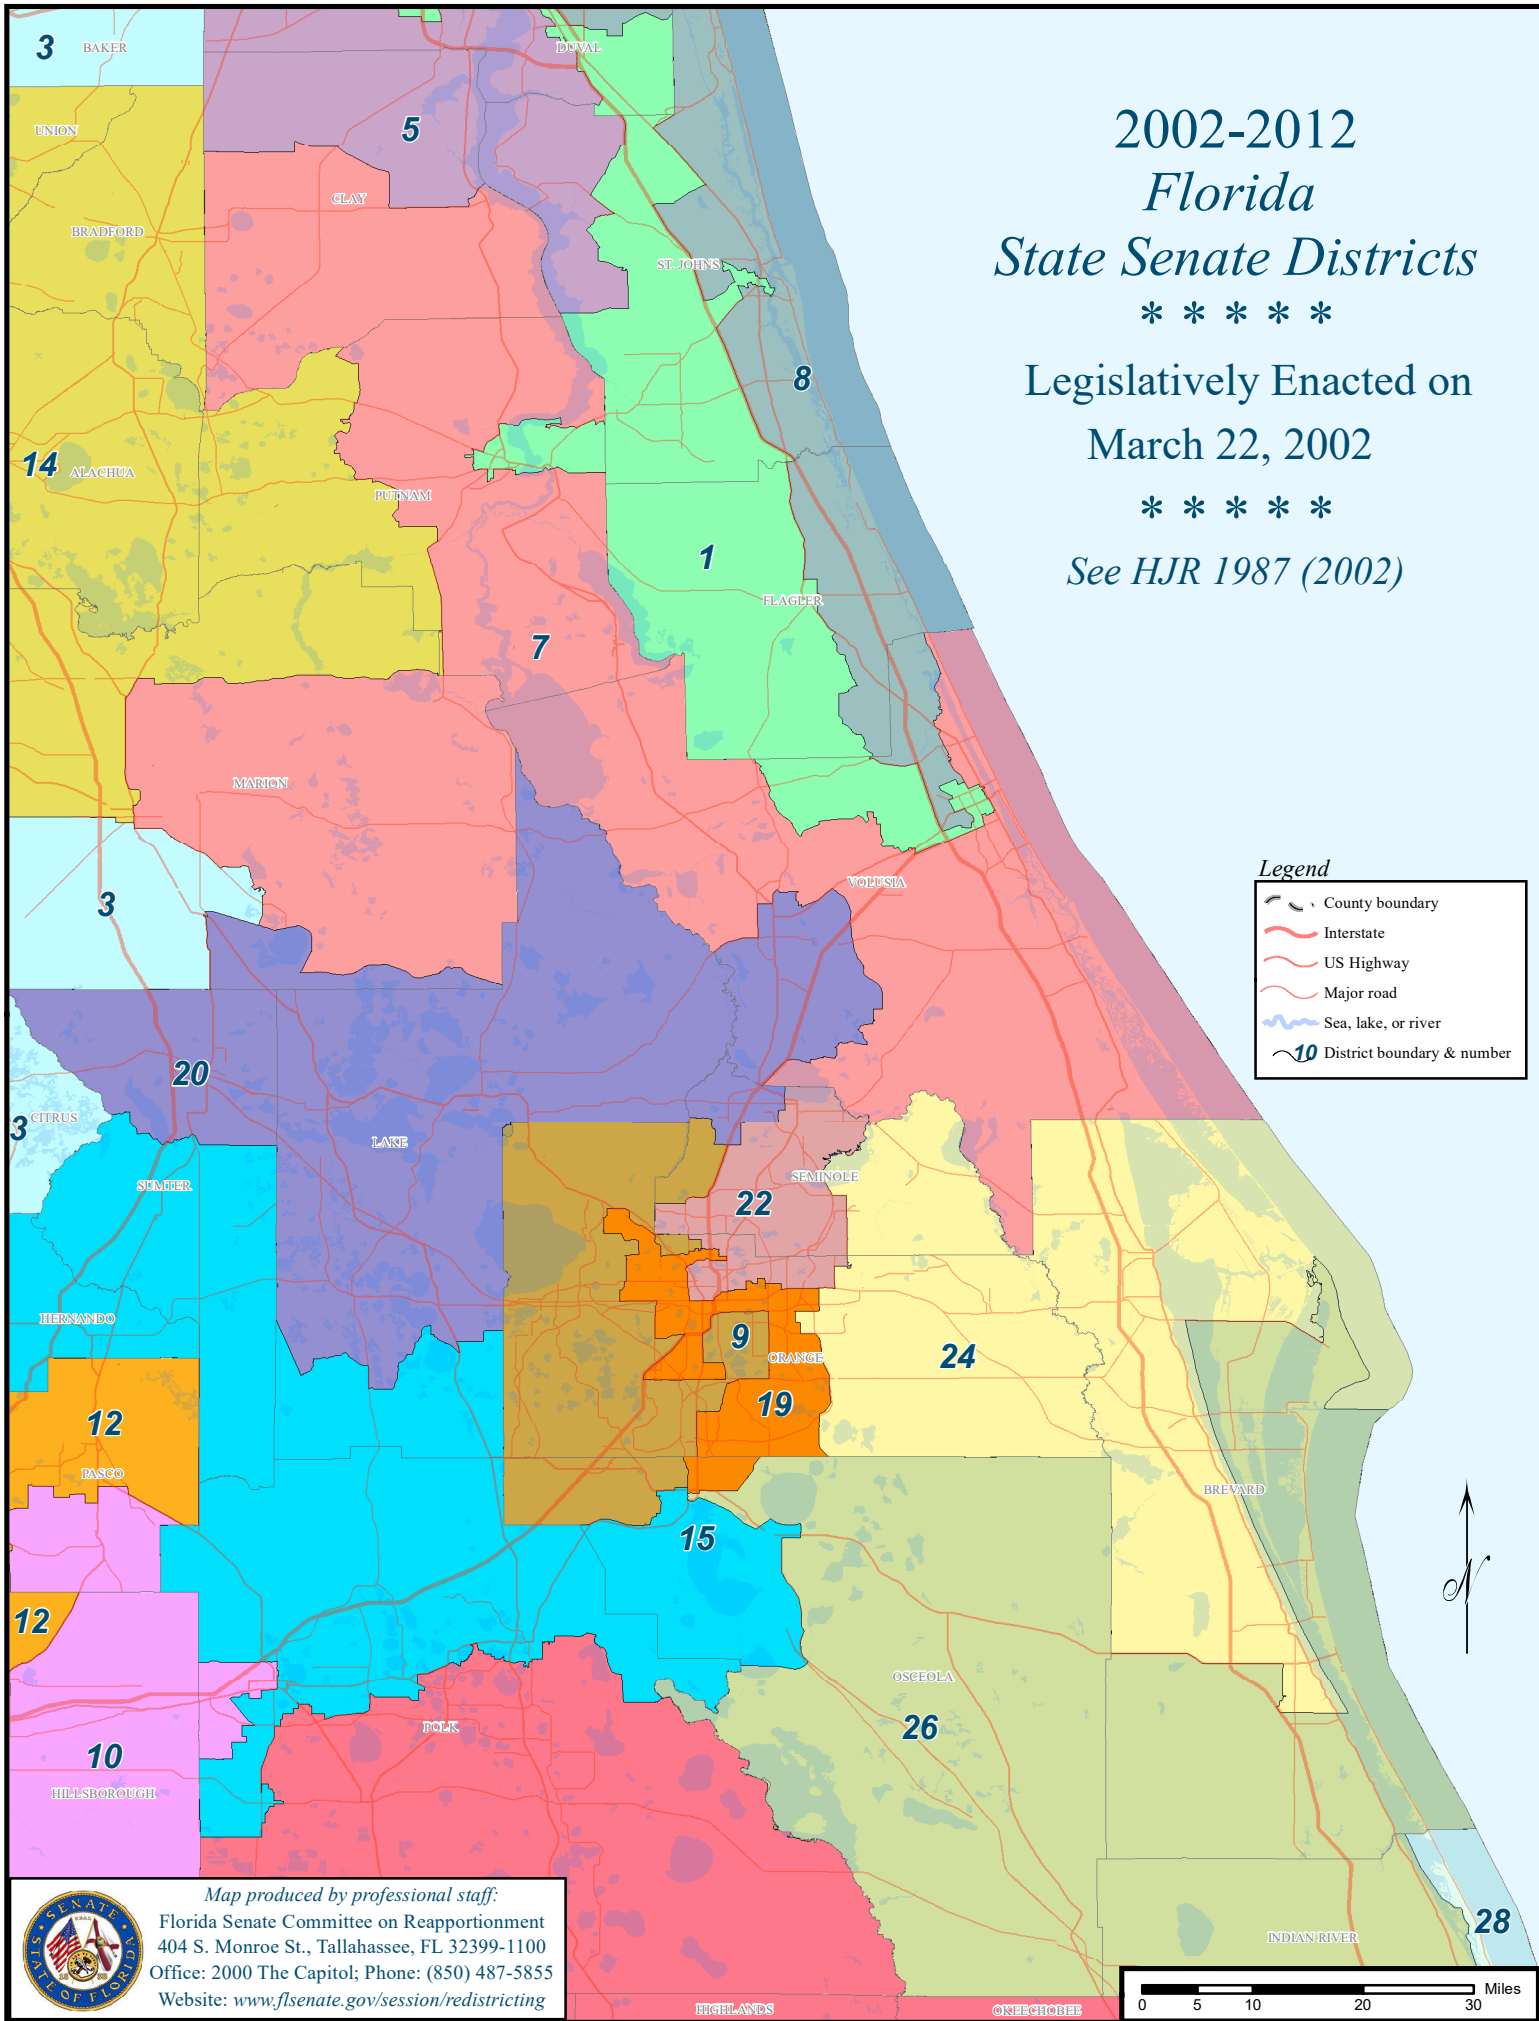

2002-2012 Florida State Senate Districts

Legislatively Enacted on
March 22, 2002

See HJR 1987 (2002)

Map produced by professional staff:
Florida Senate Committee on Reapportionment
404 S. Monroe St., Tallahassee, FL 32399-1100
Office: 2000 The Capitol; Phone: (850) 487-5855
Website: www.flsenate.gov/session/redistricting